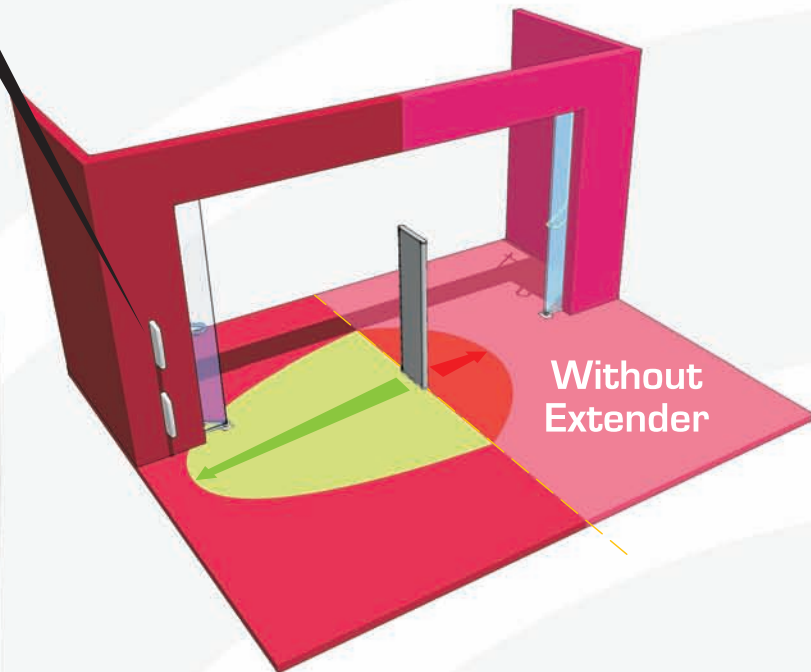

dexilon
automation

EXTENDER

58kHz EAS SYSTEM

Dexilon Extender Antennas are small RX antennas intended to be used in the place of complete RX antennas.

If the need of some extra detection does not justify the use of complete RX antenna, Extender Antennas should be used.

They are cost effective alternative to the complete RX antenna. Its unobtrusive design and easiness of installation helps them fit into any wall, metal frame, etc...

Its unobtrusive design, fits into any store.

Easy to install into existing door frames or walls.

EXTENDS DETECTION, AVOIDING THE USE OF EXTRA RX ANTENNA.

58kHz EAS SYSTEM

EXTENDER

MEASURES AND WEIGHT

Width	10,5 cm
Depth	4 cm
Height	25 cm
Weight (each one)	1,1 kg